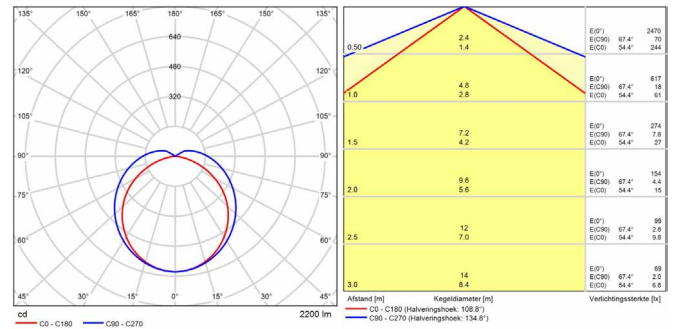

LED WATERPROOF SLIM IP65 18W 1200 4000K