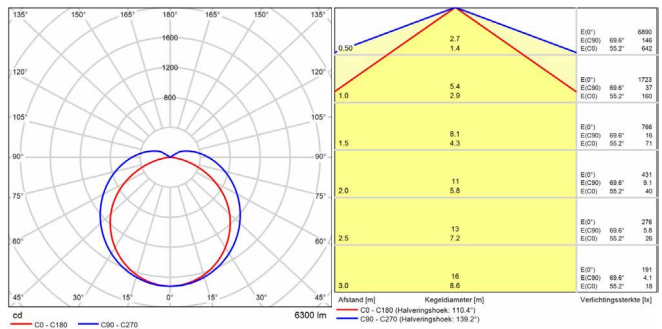

LED WATERPROOF SLIM IP65 50W 1500 4000K