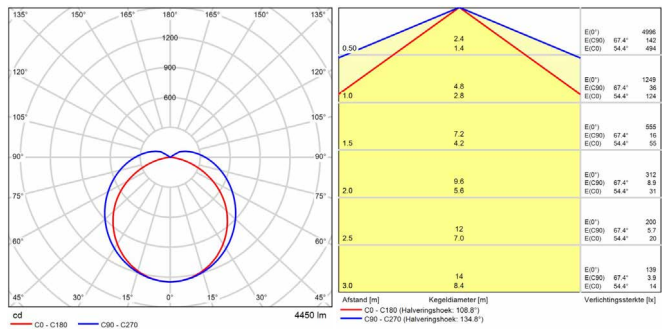

LED WATERPROOF SLIM IP65 35W 1200 4000K