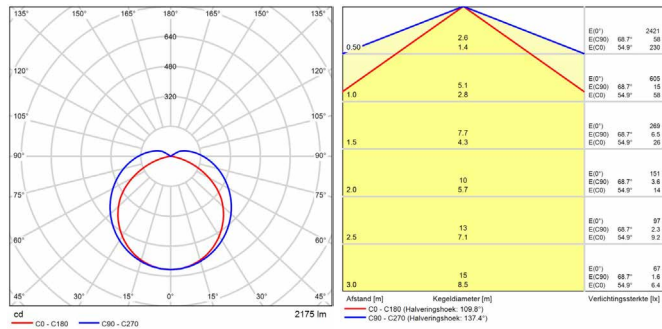

CAPABILITIES

UGR	≤25
Dimmable	No
Type of connection	Push Terminal, 3-pole
LED Module replacable	No
Installation	Through-wiring possible

LED WATERPROOF

DIMENSIONS

PHOTOMETRIC SPECIFICATIONS

LED WATERPROOF SLIM IP65 19W 600 4000K