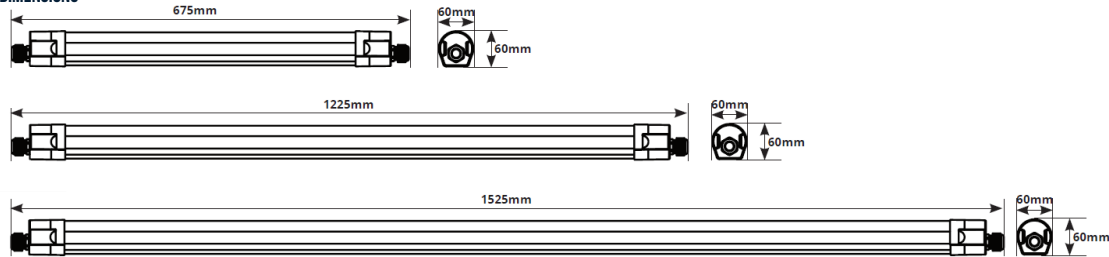

IP65 IK08  850°GWT 127LM/W  THROUGH-WIRING 3X1.5MM²  120° 

5 WARRANTY

DETAILS

2xM20 - Fast connector

Adjustable ceiling clips

OPTIONS

6500K

TECHNICAL DATA

CAPABILITIES

UGR	≤25
Dimmable	No
Type of connection	Push Terminal, 3-pole
LED Module replacable	No
Installation	Through-wiring possible

LED WATERPROOF

DIMENSIONS

PHOTOMETRIC SPECIFICATIONS

LED WATERPROOF SLIM IP65 19W 600 4000K