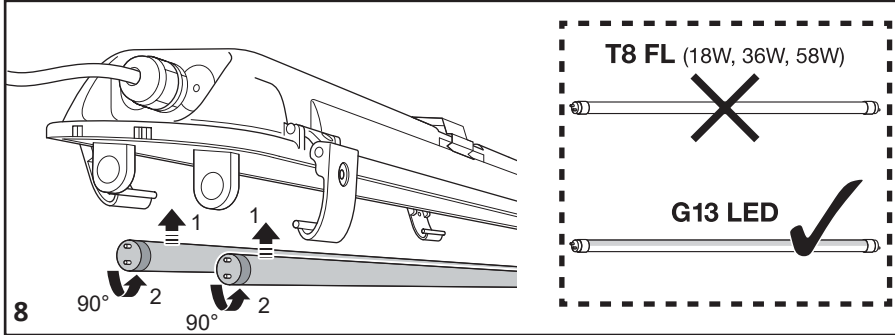

Item Description	IP	IK	Ta (°C)	KG	L (mm)	W (mm)	H (mm)
LED Waterproof Housing IP65 60cm 1x18W	IP65	IK08	-25 ~ +40	0.63	665	70	84
LED Waterproof Housing IP65 60cm 2x18W	IP65	IK08	-25 ~ +40	0.76	665	95	84
LED Waterproof Housing IP65 120cm 1x36W	IP65	IK08	-25 ~ +40	1.1	1275	70	84
LED Waterproof Housing IP65 120cm 2x36W	IP65	IK08	-25 ~ +40	1.35	1275	95	84
LED Waterproof Housing IP65 150cm 1x58W	IP65	IK08	-25 ~ +40	1.3	1575	70	84
LED Waterproof Housing IP65 150cm 2x58W	IP65	IK08	-25 ~ +40	1.7	1575	95	84

Dimensions

Installation

1

2

Item Description	L1 (mm)
LED Waterproof Housing IP65 60cm 1x18W	330
LED Waterproof Housing IP65 60cm 2x18W	330
LED Waterproof Housing IP65 120cm 1x36W	840
LED Waterproof Housing IP65 120cm 2x36W	840
LED Waterproof Housing IP65 150cm 1x58W	1120
LED Waterproof Housing IP65 150cm 2x58W	1120

3a

3b

4

5

Item Description	220-240V/50-60Hz
LED Waterproof Housing IP65 60cm 1x18W	1xG13 LED Tube (600mm)
LED Waterproof Housing IP65 60cm 2x18W	2xG13 LED Tube (600mm)
LED Waterproof Housing IP65 120cm 1x36W	1xG13 LED Tube (1200mm)
LED Waterproof Housing IP65 120cm 2x36W	2xG13 LED Tube (1200mm)
LED Waterproof Housing IP65 150cm 1x58W	1xG13 LED Tube (1500mm)
LED Waterproof Housing IP65 150cm 2x58W	2xG13 LED Tube (1500mm)