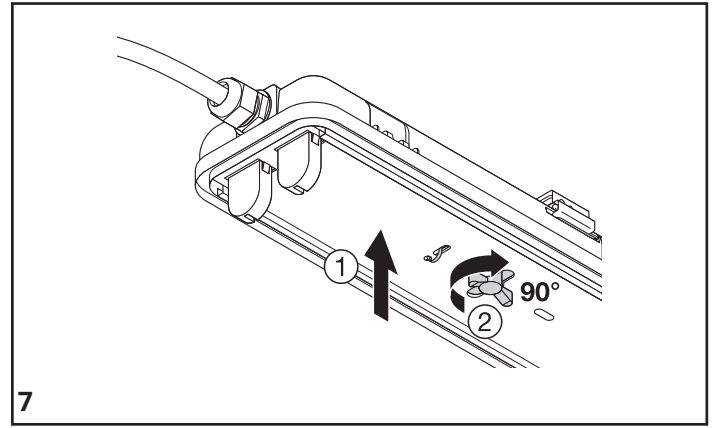

Item Description	220-240V/50-60Hz
LED Waterproof Housing IP65 60cm 1x18W	1xG13 LED Tube (600mm)
LED Waterproof Housing IP65 60cm 2x18W	2xG13 LED Tube (600mm)
LED Waterproof Housing IP65 120cm 1x36W	1xG13 LED Tube (1200mm)
LED Waterproof Housing IP65 120cm 2x36W	2xG13 LED Tube (1200mm)
LED Waterproof Housing IP65 150cm 1x58W	1xG13 LED Tube (1500mm)
LED Waterproof Housing IP65 150cm 2x58W	2xG13 LED Tube (1500mm)

Warning

- Only qualified electrician is allowed to do installation, maintenance and inspection for safety concern. It is dangerous for non-professional operators.
- Power should be cut off before installation, maintenance or inspection.
- Please install and use the product strictly according to the instruction.
- Do not disassemble or remold the product at will to avoid accident of electric shock or light falling.
- Working out of temperature range of -25 ~ +40°C will shorten the lifetime of the product.