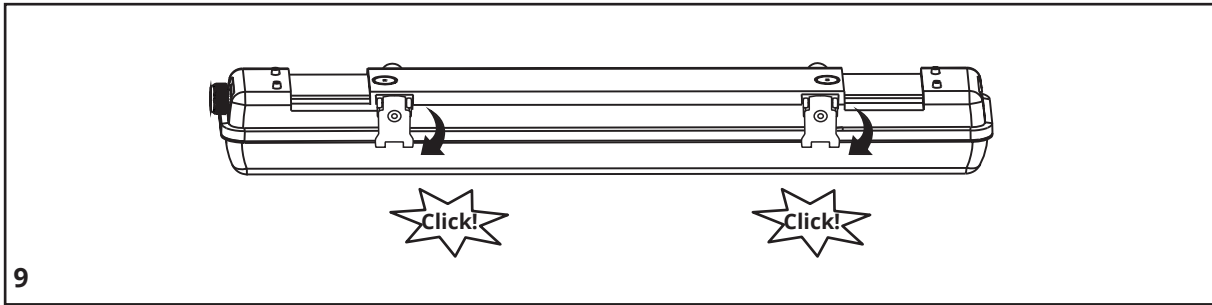

Dimensions

Installation

1

2

Item Description	L1 (mm)
LED Waterproof Housing IP65 60cm 1x18W	330
LED Waterproof Housing IP65 60cm 2x18W	330
LED Waterproof Housing IP65 120cm 1x36W	840
LED Waterproof Housing IP65 120cm 2x36W	840
LED Waterproof Housing IP65 150cm 1x58W	1120
LED Waterproof Housing IP65 150cm 2x58W	1120

3a

3b

4

5

Item Description	220-240V/50-60Hz
LED Waterproof Housing IP65 60cm 1x18W	1xG13 LED Tube (600mm)
LED Waterproof Housing IP65 60cm 2x18W	2xG13 LED Tube (600mm)
LED Waterproof Housing IP65 120cm 1x36W	1xG13 LED Tube (1200mm)
LED Waterproof Housing IP65 120cm 2x36W	2xG13 LED Tube (1200mm)
LED Waterproof Housing IP65 150cm 1x58W	1xG13 LED Tube (1500mm)
LED Waterproof Housing IP65 150cm 2x58W	2xG13 LED Tube (1500mm)