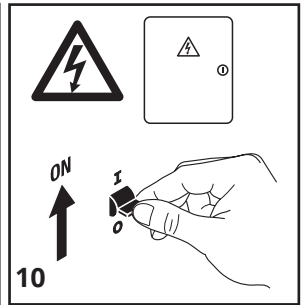

3a

3b

4

5

Item Description	220-240V/50-60Hz
LED Waterproof Housing IP65 60cm 1x18W	1xG13 LED Tube (600mm)
LED Waterproof Housing IP65 60cm 2x18W	2xG13 LED Tube (600mm)
LED Waterproof Housing IP65 120cm 1x36W	1xG13 LED Tube (1200mm)
LED Waterproof Housing IP65 120cm 2x36W	2xG13 LED Tube (1200mm)
LED Waterproof Housing IP65 150cm 1x58W	1xG13 LED Tube (1500mm)
LED Waterproof Housing IP65 150cm 2x58W	2xG13 LED Tube (1500mm)