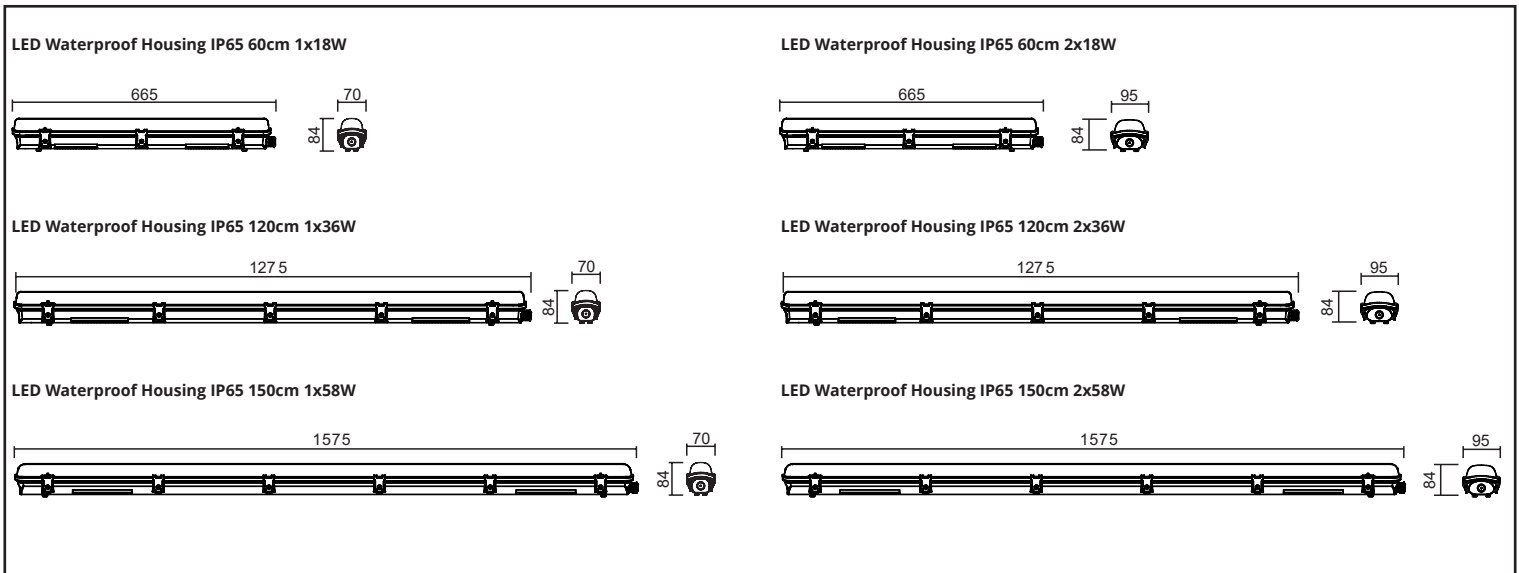

Item Description	IP	IK	Ta (°C)	KG	L (mm)	W (mm)	H (mm)
LED Waterproof Housing IP65 60cm 1x18W	IP65	IK08	-25 ~ +40	0.63	665	70	84
LED Waterproof Housing IP65 60cm 2x18W	IP65	IK08	-25 ~ +40	0.76	665	95	84
LED Waterproof Housing IP65 120cm 1x36W	IP65	IK08	-25 ~ +40	1.1	1275	70	84
LED Waterproof Housing IP65 120cm 2x36W	IP65	IK08	-25 ~ +40	1.35	1275	95	84
LED Waterproof Housing IP65 150cm 1x58W	IP65	IK08	-25 ~ +40	1.3	1575	70	84
LED Waterproof Housing IP65 150cm 2x58W	IP65	IK08	-25 ~ +40	1.7	1575	95	84

Dimensions

Installation

1

2

Item Description	L1 (mm)
LED Waterproof Housing IP65 60cm 1x18W	330
LED Waterproof Housing IP65 60cm 2x18W	330
LED Waterproof Housing IP65 120cm 1x36W	840
LED Waterproof Housing IP65 120cm 2x36W	840
LED Waterproof Housing IP65 150cm 1x58W	1120
LED Waterproof Housing IP65 150cm 2x58W	1120

3a

3b

4

5

Item Description	220-240V/50-60Hz
LED Waterproof Housing IP65 60cm 1x18W	1xG13 LED Tube (600mm)
LED Waterproof Housing IP65 60cm 2x18W	2xG13 LED Tube (600mm)
LED Waterproof Housing IP65 120cm 1x36W	1xG13 LED Tube (1200mm)
LED Waterproof Housing IP65 120cm 2x36W	2xG13 LED Tube (1200mm)
LED Waterproof Housing IP65 150cm 1x58W	1xG13 LED Tube (1500mm)
LED Waterproof Housing IP65 150cm 2x58W	2xG13 LED Tube (1500mm)