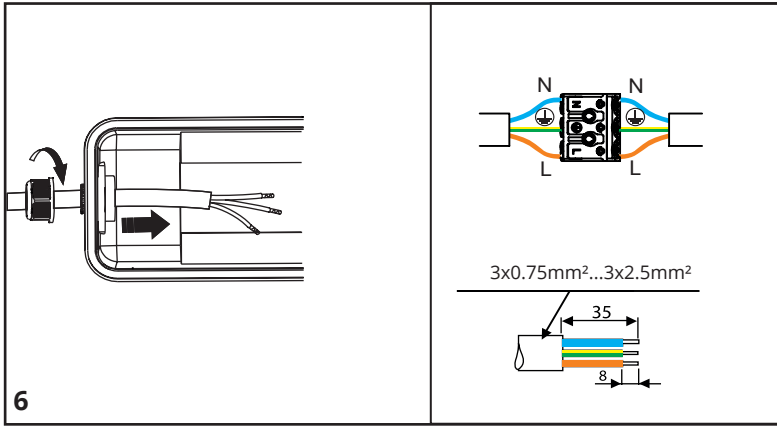

Item Description	IP	IK	Ta (°C)	KG	L (mm)	W (mm)	H (mm)
LED Waterproof Housing IP65 60cm 1x18W	IP65	IK08	-25 ~ +40	0.63	665	70	84
LED Waterproof Housing IP65 60cm 2x18W	IP65	IK08	-25 ~ +40	0.76	665	95	84
LED Waterproof Housing IP65 120cm 1x36W	IP65	IK08	-25 ~ +40	1.1	1275	70	84
LED Waterproof Housing IP65 120cm 2x36W	IP65	IK08	-25 ~ +40	1.35	1275	95	84
LED Waterproof Housing IP65 150cm 1x58W	IP65	IK08	-25 ~ +40	1.3	1575	70	84
LED Waterproof Housing IP65 150cm 2x58W	IP65	IK08	-25 ~ +40	1.7	1575	95	84

Dimensions

Installation

1

2

Item Description	L1 (mm)
LED Waterproof Housing IP65 60cm 1x18W	330
LED Waterproof Housing IP65 60cm 2x18W	330
LED Waterproof Housing IP65 120cm 1x36W	840
LED Waterproof Housing IP65 120cm 2x36W	840
LED Waterproof Housing IP65 150cm 1x58W	1120
LED Waterproof Housing IP65 150cm 2x58W	1120

3a

3b

4

5

Item Description	220-240V/50-60Hz
LED Waterproof Housing IP65 60cm 1x18W	1xG13 LED Tube (600mm)
LED Waterproof Housing IP65 60cm 2x18W	2xG13 LED Tube (600mm)
LED Waterproof Housing IP65 120cm 1x36W	1xG13 LED Tube (1200mm)
LED Waterproof Housing IP65 120cm 2x36W	2xG13 LED Tube (1200mm)
LED Waterproof Housing IP65 150cm 1x58W	1xG13 LED Tube (1500mm)
LED Waterproof Housing IP65 150cm 2x58W	2xG13 LED Tube (1500mm)