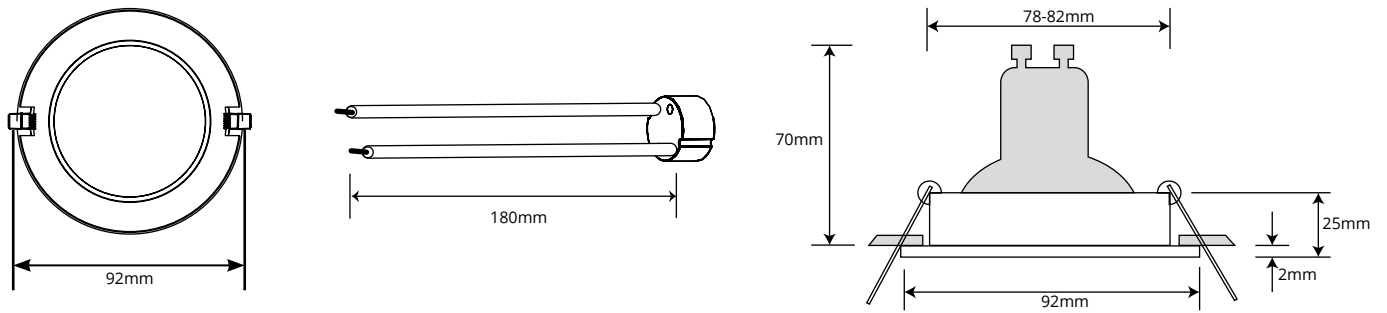

DIMENSIONS