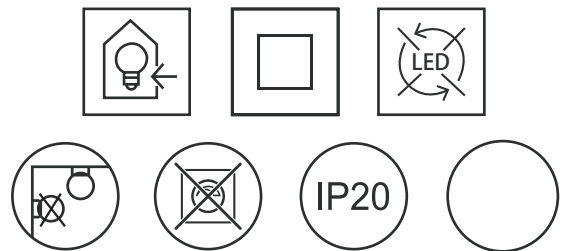

- A. ON
- B. OFF
- C. Night light
- D. Favorite light mode 1
- E. Favorite light mode 2
- F. Favorite light mode 3
- G. Favorite light mode 4
- H. Brightness adjustment

230V~50Hz 1 x LED max.36W