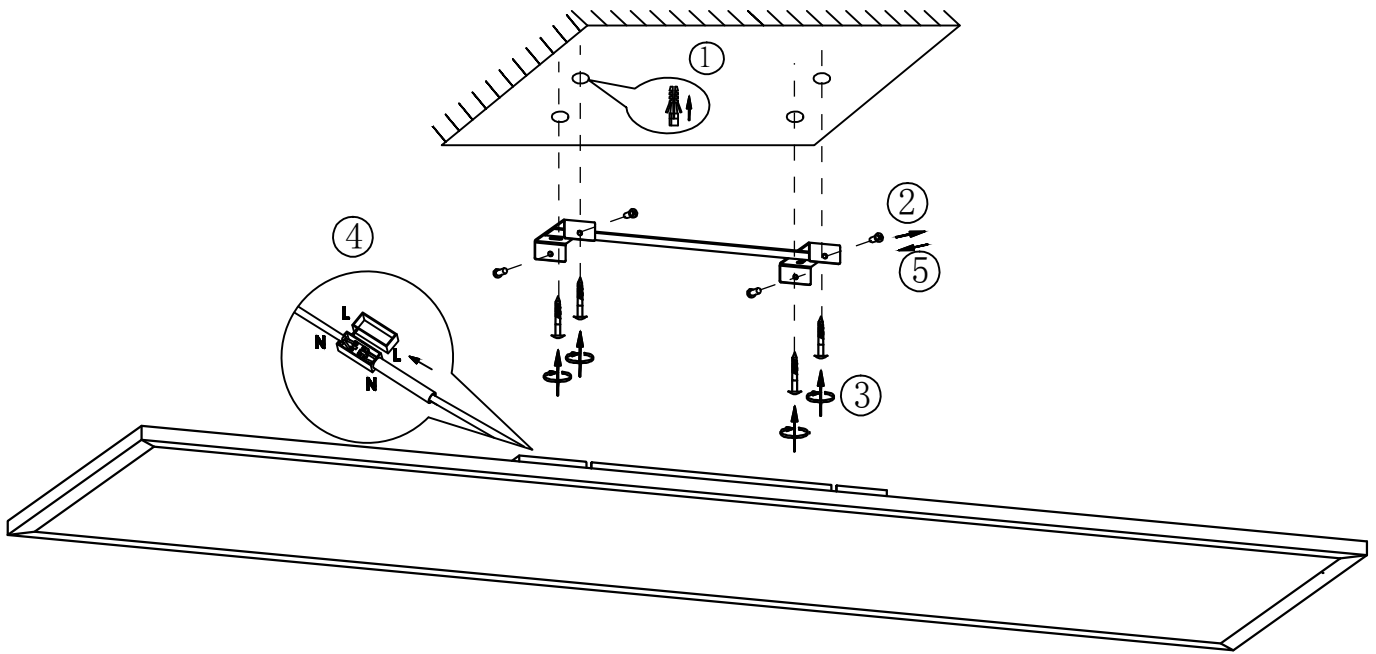

- A. ON
- B. OFF
- C. Night light
- D. Favorite light mode 1
- E. Favorite light mode 2
- F. Favorite light mode 3
- G. Favorite light mode 4
- H. Brightness adjustment

230V~50Hz 1 x LED max.36W