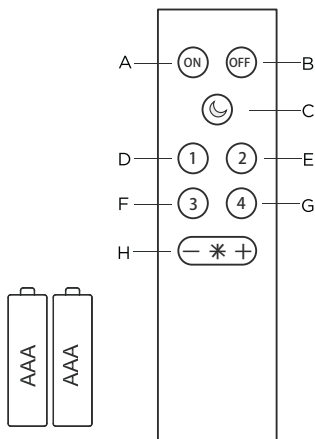

- A. ON
- B. OFF
- C. Night light
- D. Favorite light mode 1
- E. Favorite light mode 2
- F. Favorite light mode 3
- G. Favorite light mode 4
- H. Brightness adjustment

230V~50Hz 1 x LED max.36W